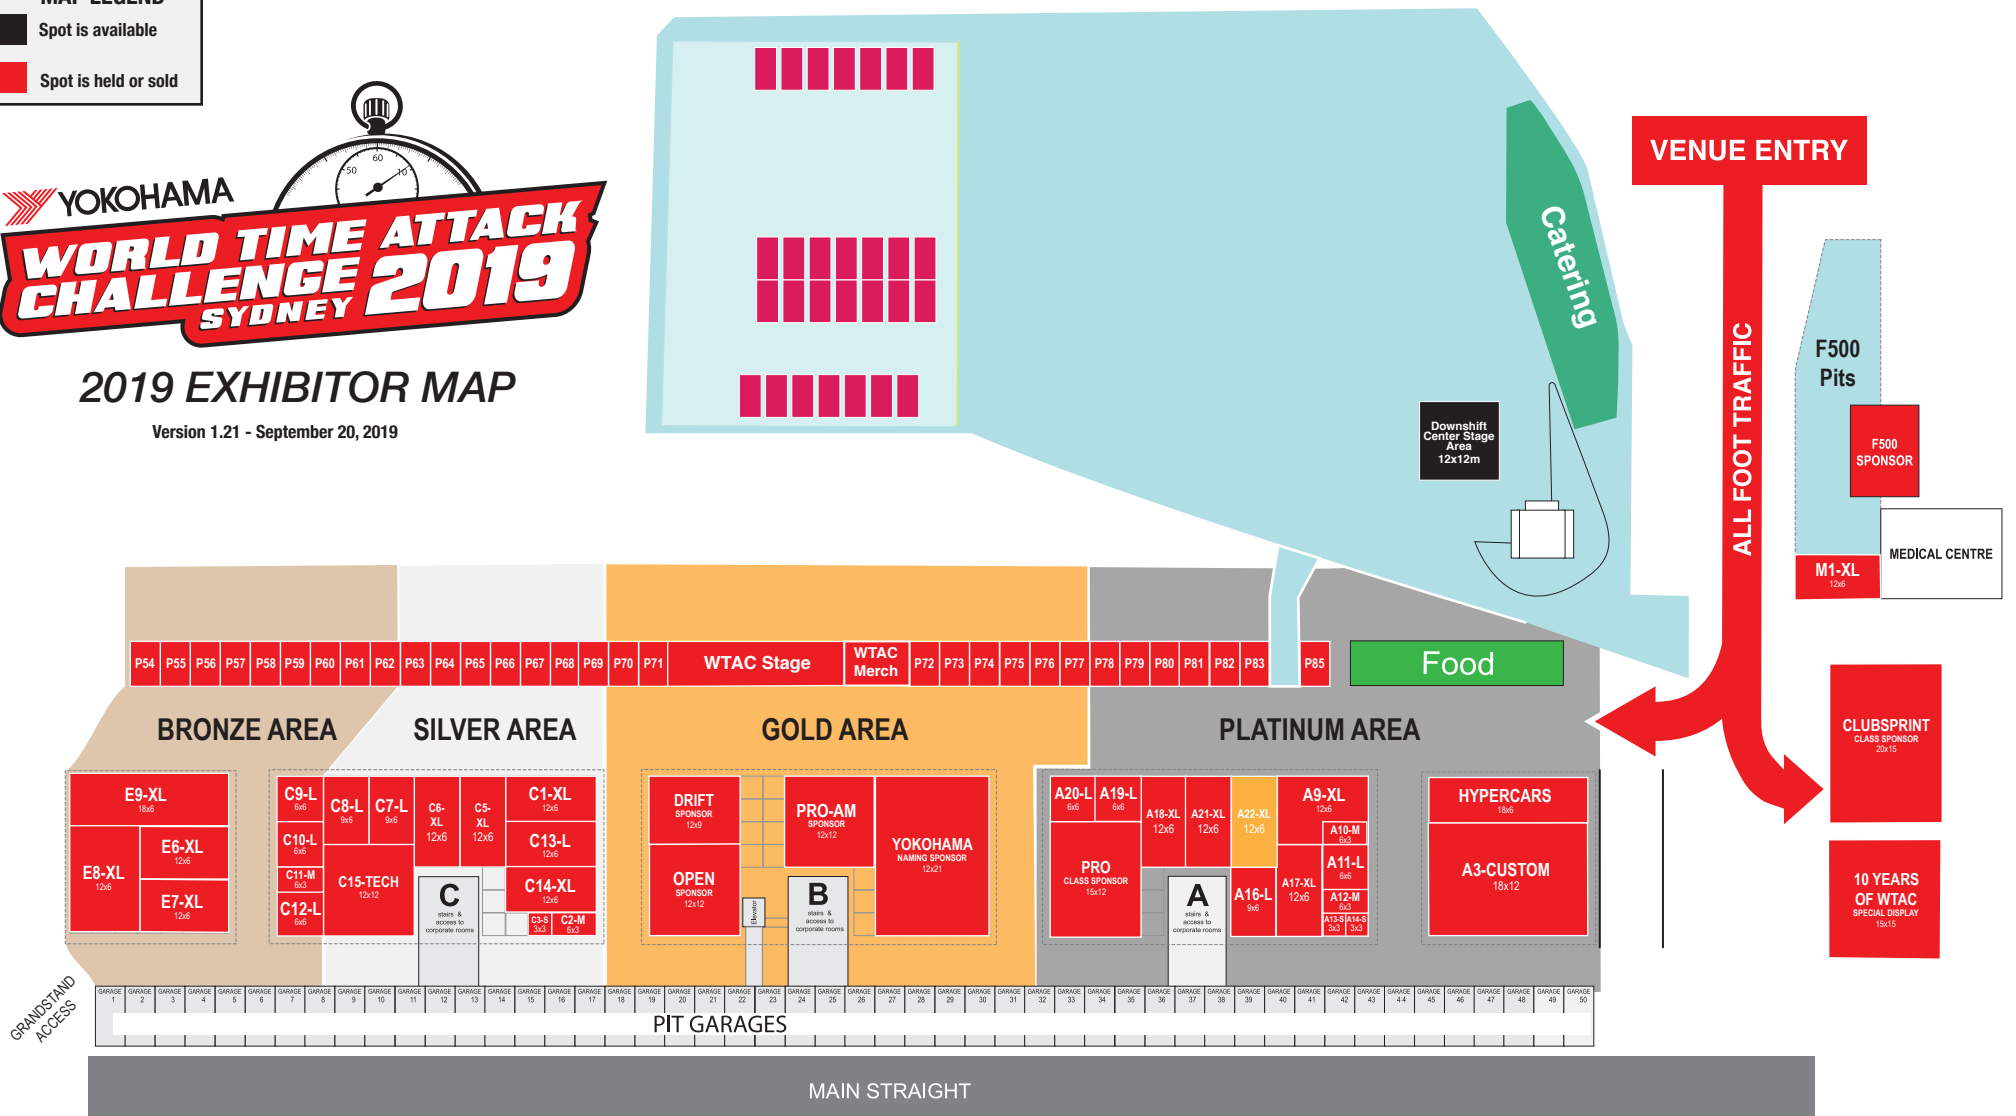

MAP LEGEND
 ■ Spot is available
 ■ Spot is held or sold

2019 EXHIBITOR MAP

Version 1.21 - September 20, 2019

NOTE: Maps are not to scale and show approximate locations only.

A3 - Custom	Hyundai N Performance	P54	Hardtuned
A9 - XL	We Are Likewise	P55	Hardtuned
A10 - M	MCA Suspension	P56	Hardtuned
A11 - L	MCA Suspension	P57	Evolution Racing Spares
A12 - M	MCA Suspension	P58	Evolution Racing Spares
A13 - S	MCA Suspension	P59	XDRIFT Industries
A14 - S	MCA Suspension	P60	MHT Luxury Alloy Wheels
A16 - L	Enthusiast Insurance	P61	Elliot Motorcycles
A17 - L	V-Sport	P62	Sherriffs Mini Cars
A18 - XL	Car Mods Australia / WINMAX	P63	Triple Nine Automotive
A19 - L	Link ECU	P64	Triple Nine Automotive
A20 - L	Garmin	P65	Billet Boss
A21 - L	Leading Edge Detailing	P66	Takumi Motor Oil
A22 - XL		P67	Dori Junkie
		P68	Death Clique
		P69	Noise Guard
		P70	Bosch Motorsports
		P71	Bosch Motorsports
		P72	WTAC
		P73	Honda NSX
		P74	PE Racing
		P75	Drift Bunny Decals
		P76	A&B Motorsports
		P77	RP Motorsport Developments
		P78	Bullet Race Engineering
		P79	Koya Wheels
		P80	Koya Wheels
		P81	Lamborghini Countach
		P82	Australian Drift Club
		P83	Sherriffs Mini Cars
		P84	WALKWAY TO SKID PAN
		P85	Albins Performance Transmissions
			DUMMY GRID ACTIVATION AREA
			CLUBSPRINT SPONSOR - Haltech
			10 Years of WTAC - Special Display
		M1-XL	Nevco
E6 - XL	JT Performance		
E7 - XL	Rocket Industries		
E8 - XL	Improved Productiuon Racing Australia		
E9 - XL	Raceworks		
			FLYING 500 SPONSOR - Turbosmart