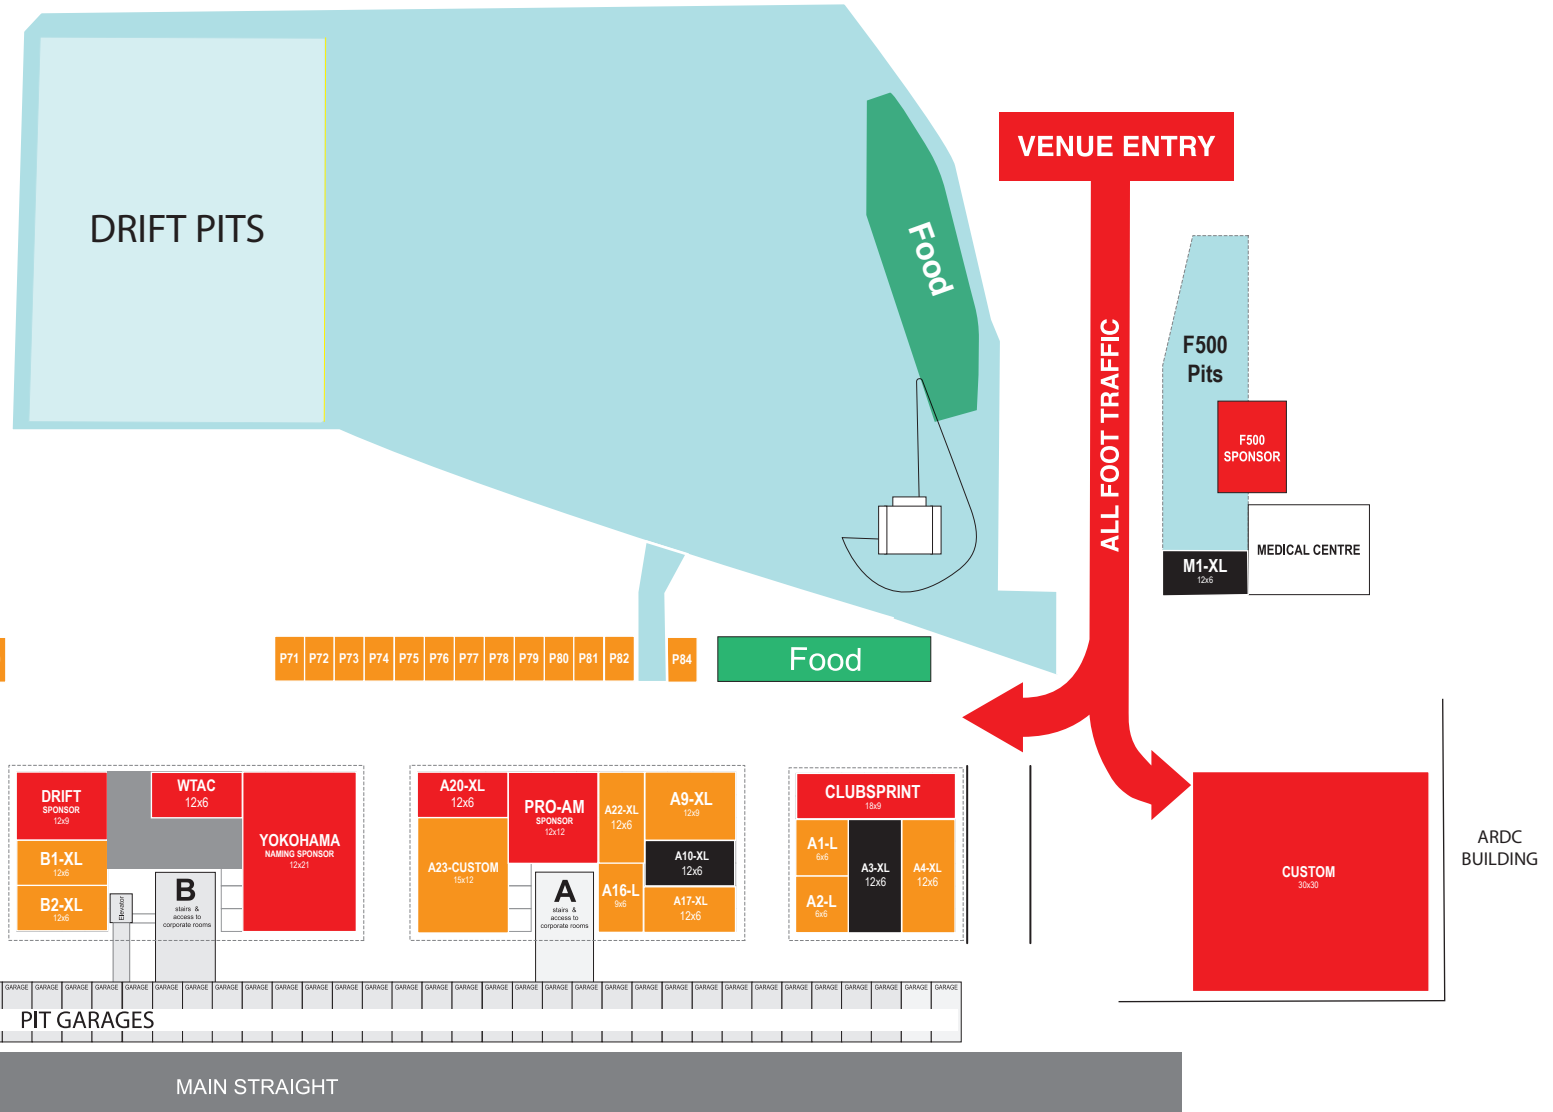

2023 EXHIBITOR MAP

TRADER MAP V1.4
05 MAY 2023

P54 P55 P56 P57 P58 P59 P60 P61 P62 P63 P64 P65 P66 P67 P68 P69 P70

P71 P72 P73 P74 P75 P76 P77 P78 P79 P80 P81 P82 P84 Food

TYRE 18x6

E5-XL 12x6

E6-XL 12x6

E7-XL 12x6

C9-L 9x6 C8-L 9x6 C7-L 9x6

C10-L 6x6 C15-CUSTOM 12x12 C

C11-M 5x3 C12-L 6x6 C13-XL 12x6 C14-XL 12x6 C2-M 5x3

stairs & access to corporate rooms

DRIFT SPONSOR 12x6

WTAC 12x6

YOKOHAMA NAMING SPONSOR 12x21

B1-XL 12x6 B2-XL 12x6

B stairs & access to corporate rooms

A20-XL 12x6 PRO-AM SPONSOR 12x12 A22-XL 12x6 A9-XL 12x9

A23-CUSTOM 15x12 A stairs & access to corporate rooms A16-L 6x6 A10-XL 12x6 A17-XL 12x6

CLUBSPRINT 18x6

A1-L 6x6 A2-L 6x6 A3-XL 12x6 A4-XL 12x6

GRANDSTAND ACCESS

PIT GARAGES

MAIN STRAIGHT

NOTE: Maps are not to scale and show approximate locations only.