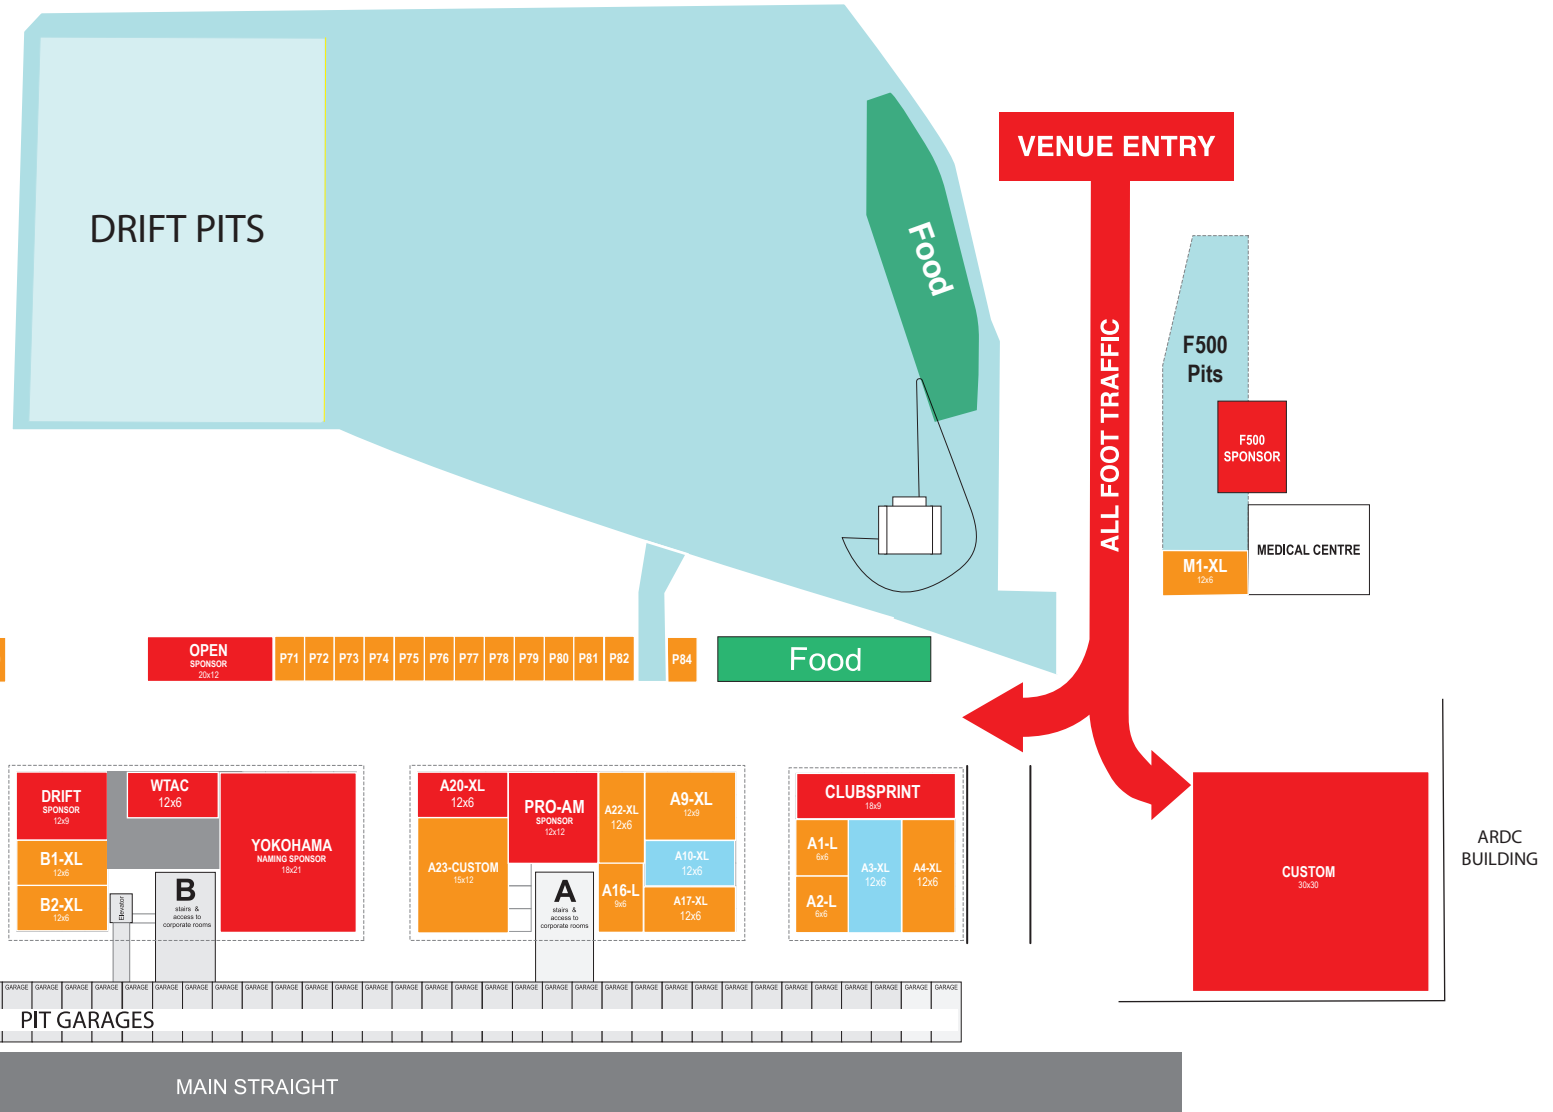

While we make every effort to make sure this map is up to date, to ensure availability please email: marketing@worldtimeattack.com

- Spot is available
- Spot is held
- Spot is sold
- Spot is under offer

2023 EXHIBITOR MAP

TRADER MAP V17.8

17 AUG 2023

NOTE: Maps are not to scale and show approximate locations only.